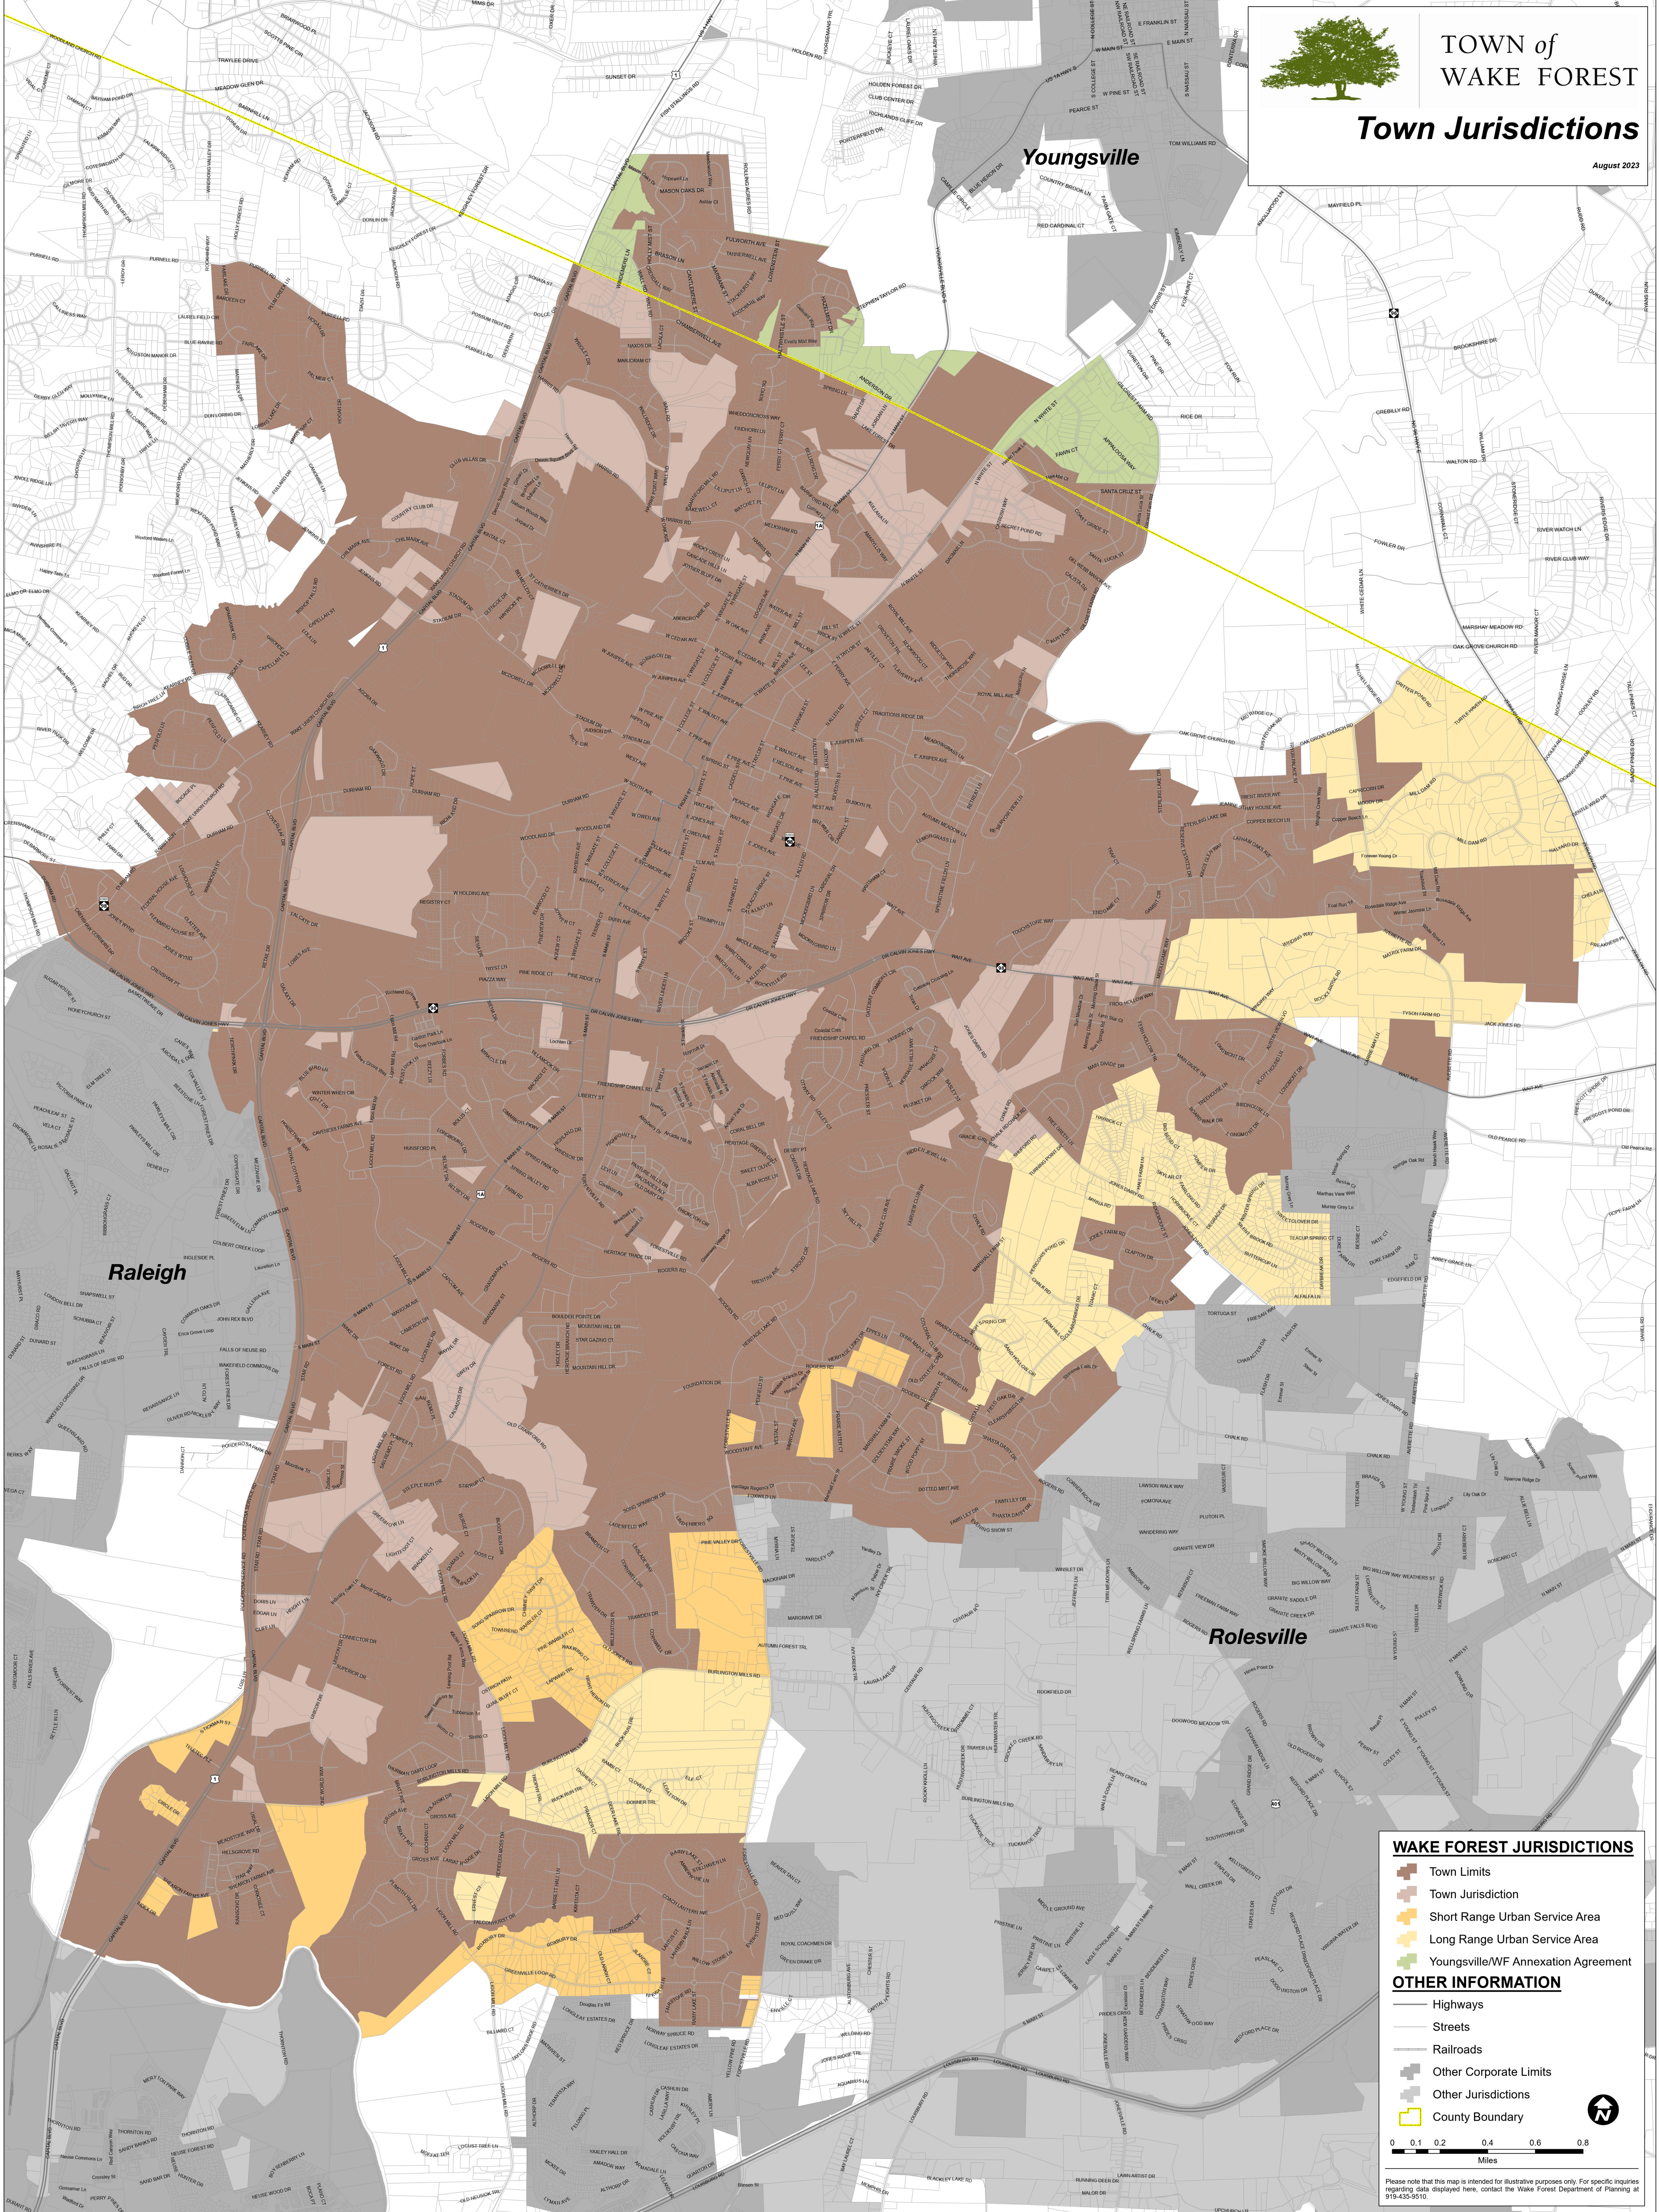

Town Jurisdictions

August 2023

WAKE FOREST JURISDICTIONS

- Town Limits
- Town Jurisdiction
- Short Range Urban Service Area
- Long Range Urban Service Area
- Youngville/WF Annexation Agreement

OTHER INFORMATION

- Highways
- Streets
- Railroads
- Other Corporate Limits
- Other Jurisdictions
- County Boundary

0 0.1 0.2 0.4 0.6 0.8
Miles