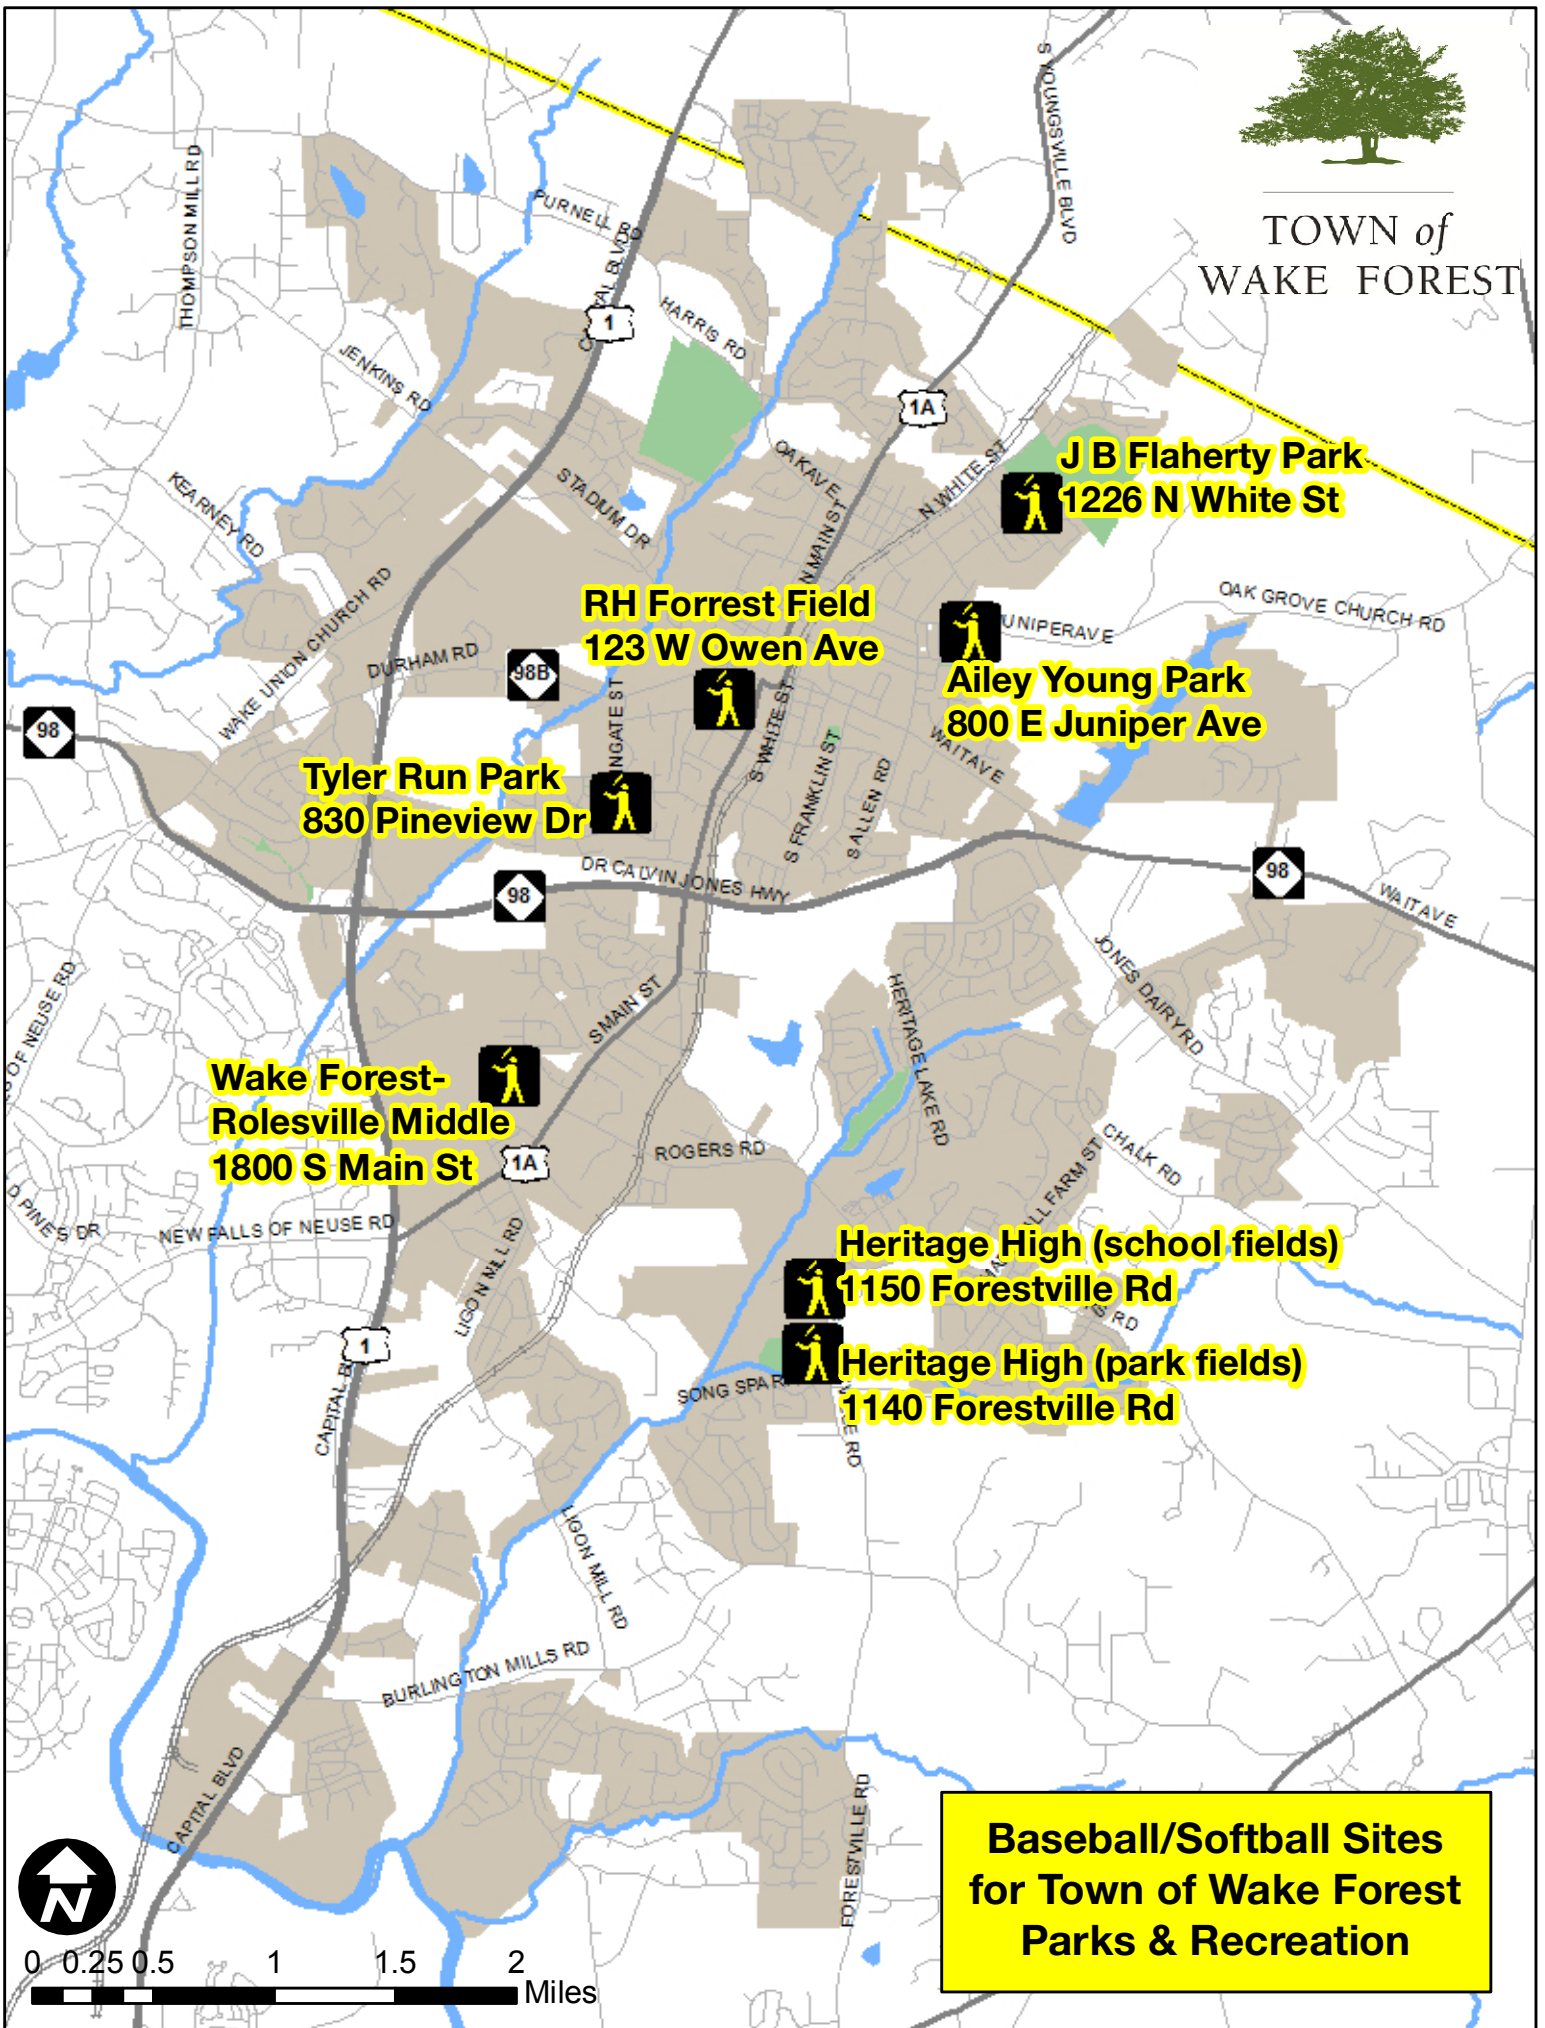

TOWN of
WAKE FOREST

J B Flaherty Park
1226 N White St

RH Forrest Field
123 W Owen Ave

Ailey Young Park
800 E Juniper Ave

Tyler Run Park
830 Pineview Dr

**Wake Forest-
Rolesville Middle**
1800 S Main St

Heritage High (school fields)
1150 Forestville Rd

Heritage High (park fields)
1140 Forestville Rd

**Baseball/Softball Sites
for Town of Wake Forest
Parks & Recreation**

0 0.25 0.5 1 1.5 2 Miles